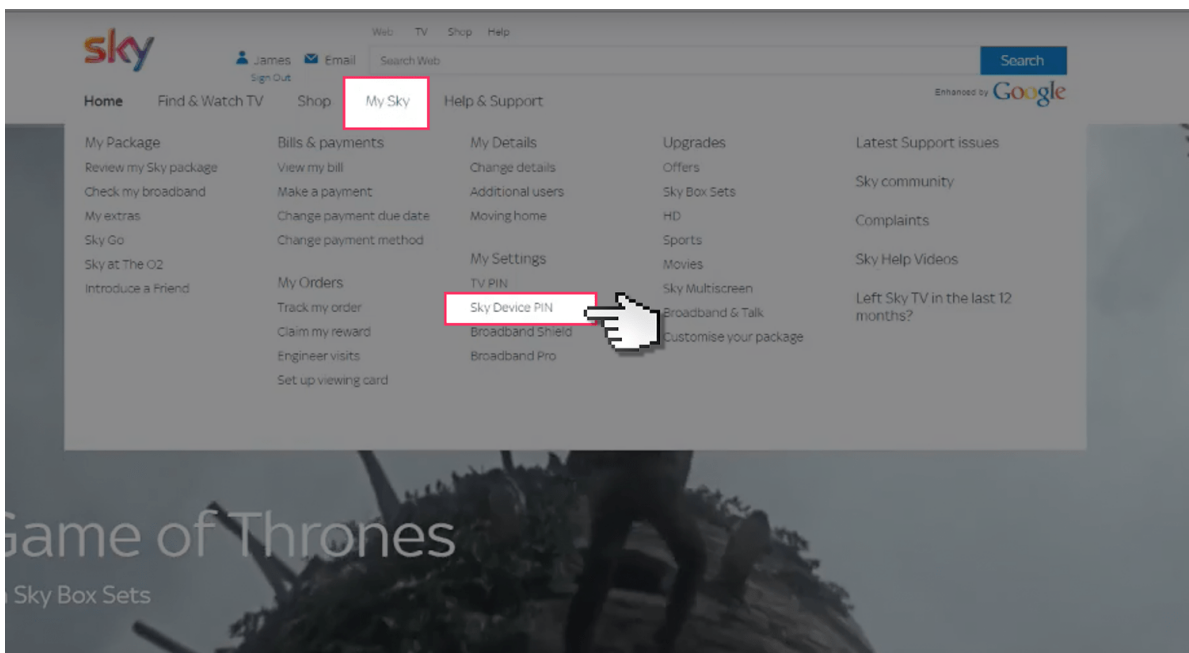

New to Sky iD?

You'll need a Sky iD before you can access some of our services.

If you have signed up for another Sky online service you already have one.

[More about Sky iD](#) [Sign up](#)

Sky Go guide

Step by step guide

3

Select the 'My Sky' tab at the top and choose 'Sky Go PIN'.

Sky Go guide

Step by step guide

4

Here you can choose the access level for all your Sky Go devices. Select a level and create a 4 digit PIN Code. This will be requested when accessing content through Sky Go.

The screenshot shows the Sky Go settings page. The 'Access level' section is highlighted with a red box. A hand icon points to the PG option.

Choose one of these settings to stay protected	
PG Suitable for everyone	Blocks online gaming, social networking (e.g. Facebook, Twitter), forums and other sites unsuitable for under 18s.
13 Suitable for teenagers and above	Allows online gaming and social networking (e.g. Facebook, Twitter), and forums but blocks other sites unsuitable for under 18s.
18 Suitable for adults only	Allows sites suitable for over 18s, but blocks access to sites containing phishing and malware.