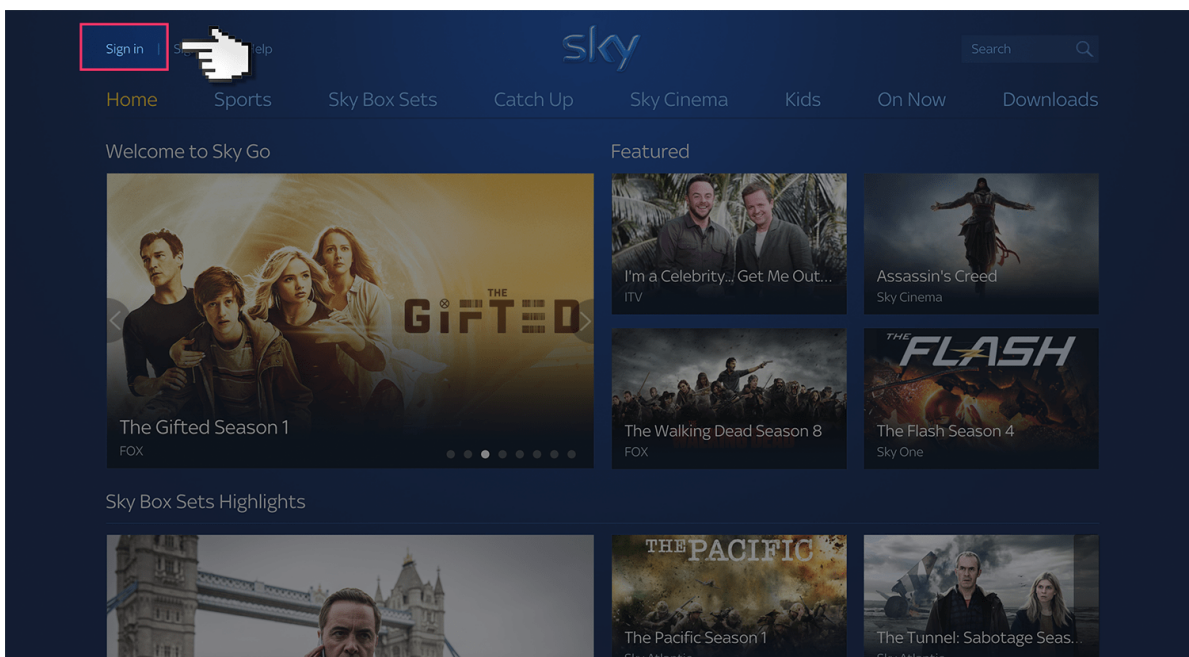

Sky Go guide

Step by step guide

1

While on your browser go to go.sky.com and click 'Sign in'.